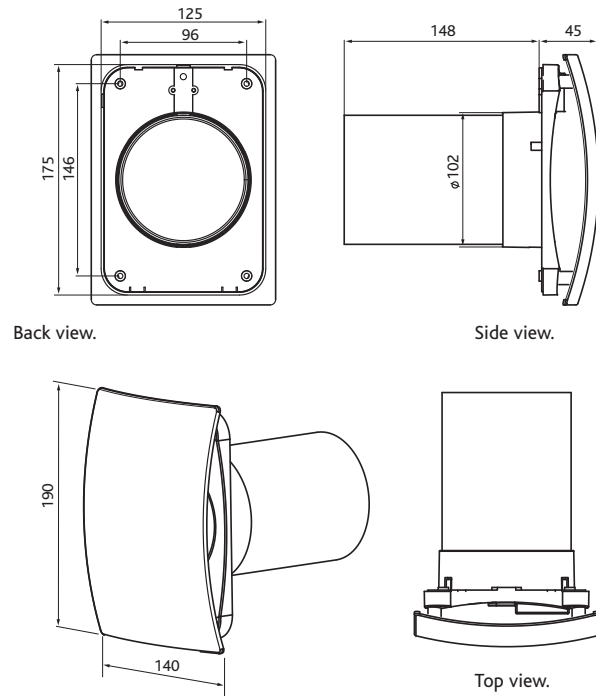

8.0 Dimensions (mm)

Fig. 14a. dMEV fan unit.

Fig. 14b. dMEV fan and room grille.

9.0 Electrical

Voltage:	230V
Frequency:	50Hz

10.0 Wiring

Unit serving bathroom or kitchen (optional boost)

Unit serving bathroom (via light switch)

14.0 Skirt Spacer Template

Note, if printing document check scale.

A = 147.8mm

B = 100.7mm