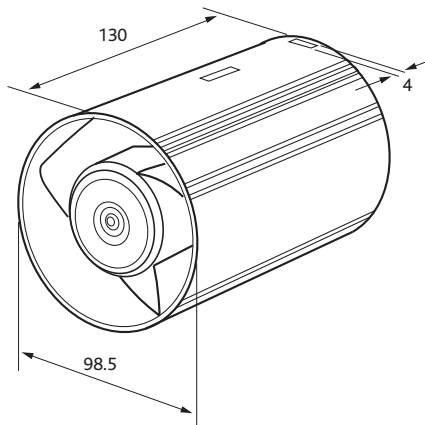

8.0 Dimensions (mm)

Fig. 14a. dMEV fan unit.

Fig. 14b. dMEV fan and room grille.

9.0 Electrical

Voltage:	230V
Frequency:	50Hz

10.0 Wiring

Unit serving bathroom or kitchen (optional boost)

Unit serving bathroom (via light switch)