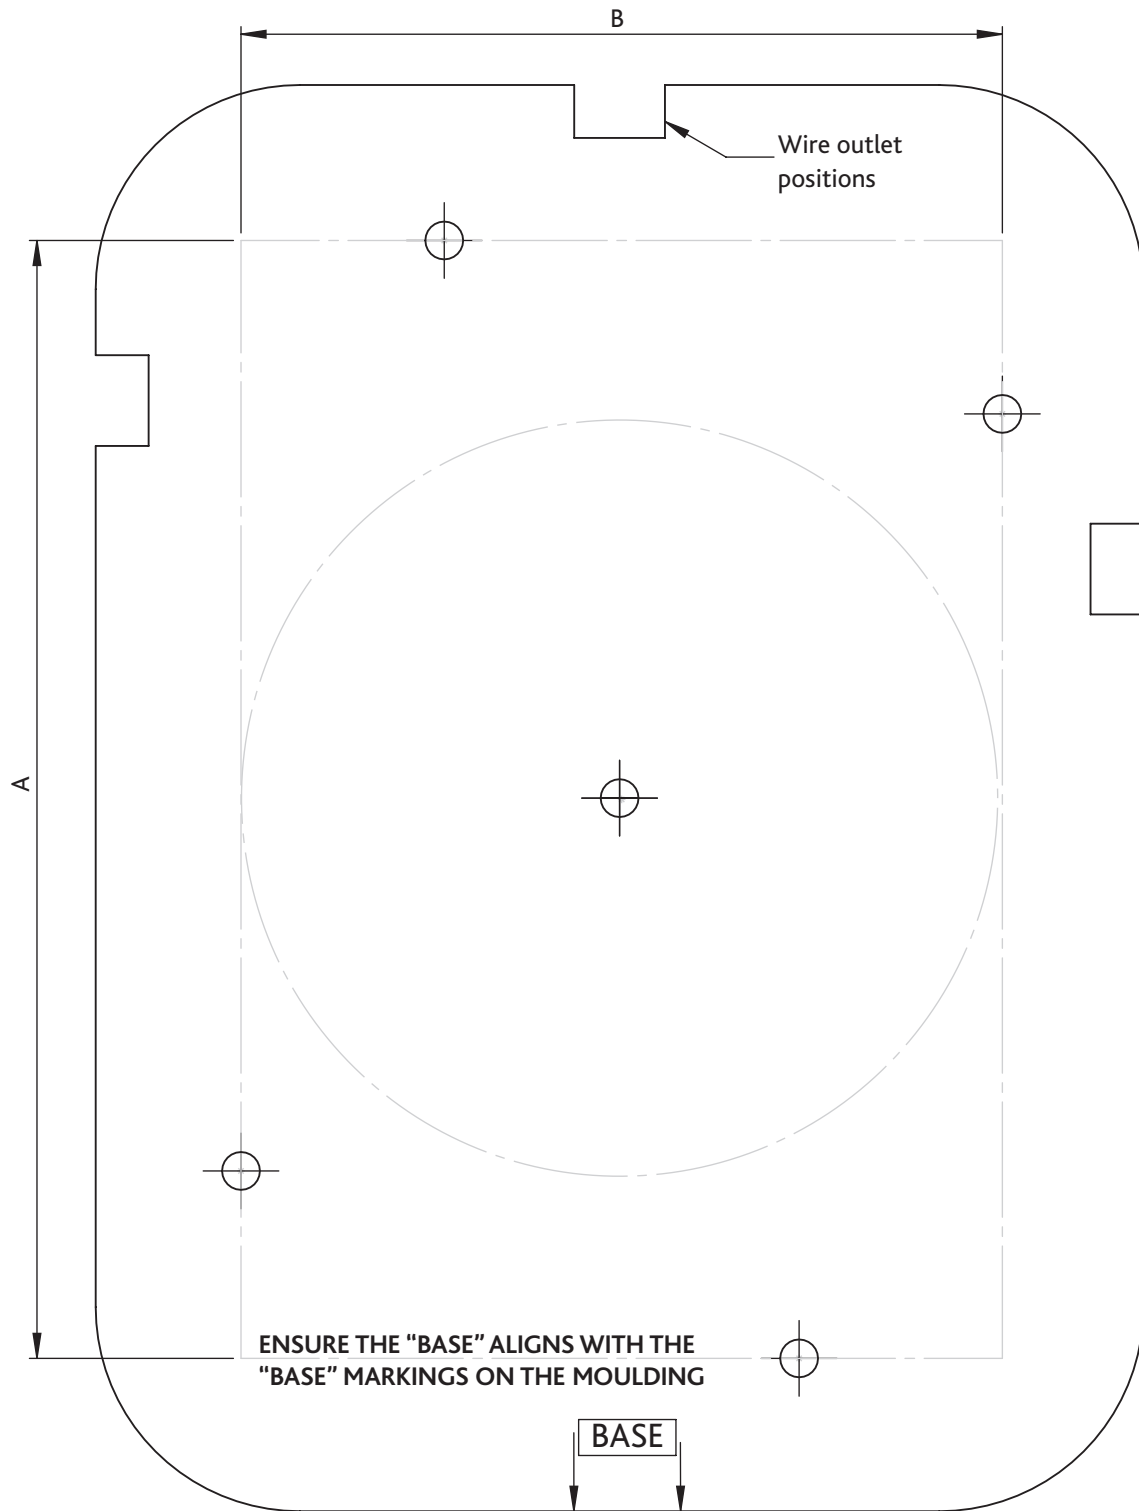

14.0 Skirt Spacer Template

Note, if printing document check scale.

A = 147.8mm

B = 100.7mm