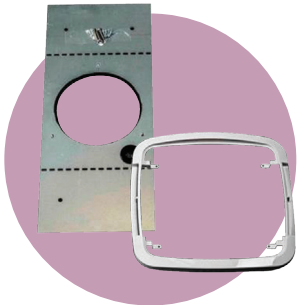

Cyfan Accessories Kit List

CYFAN-WKT

Window kit for through window installation.

CYFAN-RKIT

Recess kit for Cyfan.

CYFAN-DKIT

Sub spigot kit for Cyfan. Comprises of 50mm (3m) hose, connection spigots and filtered inlet grill.

CYFAN-SWP

Cyfan Wall Plate, to fit existing 223mm Width X 275mm Length.

CYFAN-LWP

Cyfan Wall Plate, to fit existing 335mm Width X 255mm Length.

Nuaire Cyfan Accessories Kit List

CYFAN-WALLKIT6-TC

6 inch Wall kit for Cyfan Unit.

*Please enquire for alternative colours

CYFAN-WALLKIT-WH

Telescopic 5 inch pipe C/W louvered outlet (white) no fly screen low resistance.

*Please enquire for alternative colours

CYFAN-Inroom-Kit4 / CYFAN-Inroom-Kit5