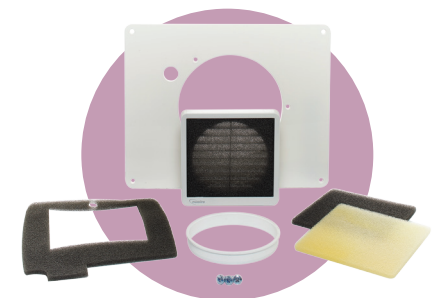

CYFAN-Filterkit

Cyfan replacement filter.

NUAIRE LIMITED

Western Industrial Estate
Caerphilly
CF83 1NA

Residential product orders or enquiry:
Tel: +44 (0)29 2085 8500
Fax: +44 (0)29 2085 8555
residentialenquiries@nuaire.co.uk