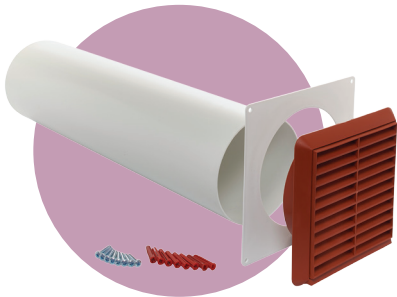

Cyfan Accessories Kit List

CYFAN-WKT

Window kit for through window installation.

CYFAN-RKIT

Recess kit for Cyfan.

CYFAN-DKIT

Sub spigot kit for Cyfan. Comprises of 50mm (3m) hose, connection spigots and filtered inlet grill.

CYFAN-SWP

Cyfan Wall Plate, to fit existing 223mm Width X 275mm Length.

CYFAN-LWP

Cyfan Wall Plate, to fit existing 335mm Width X 255mm Length.

Nuaire Cyfan Accessories Kit List

CYFAN-WALLKIT6-TC

6 inch Wall kit for Cyfan Unit.

*Please enquire for alternative colours

CYFAN-WALLKIT-WH

Telescopic 5 inch pipe C/W louvered outlet (white) no fly screen low resistance.

*Please enquire for alternative colours

CYFAN-Inroom-Kit4 / CYFAN-Inroom-Kit5