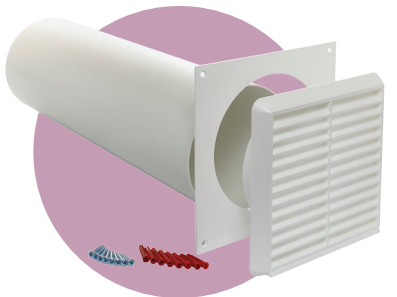

Cyfan Accessories Kit List

CYFAN-WKT

Window kit for through window installation.

CYFAN-RKIT

Recess kit for Cyfan.

CYFAN-DKIT

Sub spigot kit for Cyfan. Comprises of 50mm (3m) hose, connection spigots and filtered inlet grill.

CYFAN-SWP

Cyfan Wall Plate, to fit existing 223mm Width X 275mm Length.

CYFAN-LWP

Cyfan Wall Plate, to fit existing 335mm Width X 255mm Length.

Nuaire Cyfan Accessories Kit List

CYFAN-WALLKIT6-TC

6 inch Wall kit for Cyfan Unit.

*Please enquire for alternative colours

CYFAN-WALLKIT-WH

Telescopic 5 inch pipe C/W louvered outlet (white) no fly screen low resistance.

*Please enquire for alternative colours

CYFAN-Inroom-Kit4 / CYFAN-Inroom-Kit5